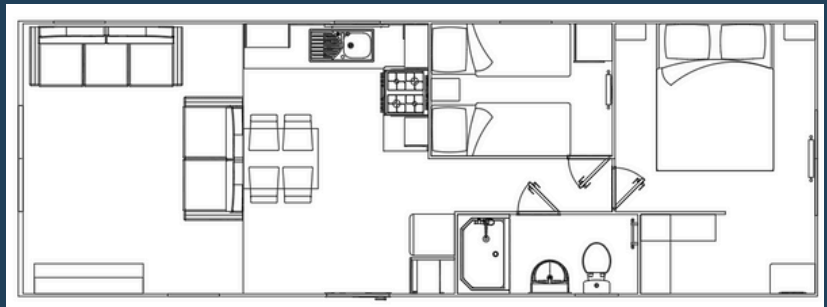

The Malton

Special Edition

Introducing the Malton Special Edition. Taking the familiar layout and features of the Malton but with a twist of style to give it that extra feeling of luxury.

35 x 12 - 2 bed

35 x 12 - 2 bed (with ensuite)

The Malton

Special Edition

What's included

Exterior/structure

- Aluminum cladding - Barley White
- Energy efficient graphite UPVC double glazed windows and doors

Interior features

Kitchen

- Freestanding fridge-freezer
- Gas oven/grill with separate hob and glass splashback
- Extractor fan

Dining area

- Freestanding dining table
- Upholstered dining chairs

Main shower room

- Shower enclosure with thermostatically controlled shower
- Dual flush WC
- Wash basin
- Extractor fan

Main bedroom

- King-size bed with upholstered headboard
- Walk-in wardrobe
- Bedside cabinets
- TV point
- Mirrored dressing area with LED backlight

Twin bedrooms

- Single beds with upholstered headboards
- Bedside cabinet
- Wardrobe
- TV point