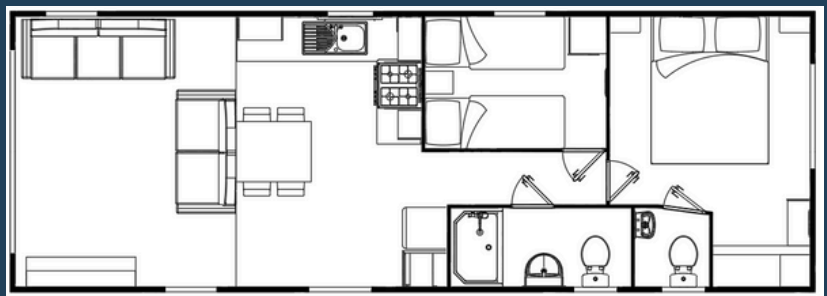

The Malton

Special Edition

Introducing the Malton Special Edition. Taking the familiar layout and features of the Malton but with a twist of style to give it that extra feeling of luxury.

35 x 12 - 2 bed

35 x 12 - 2 bed (with ensuite)

The Malton

Special Edition

What's included

Exterior/structure

- Aluminum cladding - Barley White
- Energy efficient graphite UPVC double glazed windows and doors

Interior features

Main bedroom

- King-size bed with upholstered headboard
- Walk-in wardrobe
- Bedside cabinets
- TV point
- Mirrored dressing area with LED backlight

Twin bedrooms

- Single beds with upholstered headboards
- Bedside cabinet
- Wardrobe
- TV point